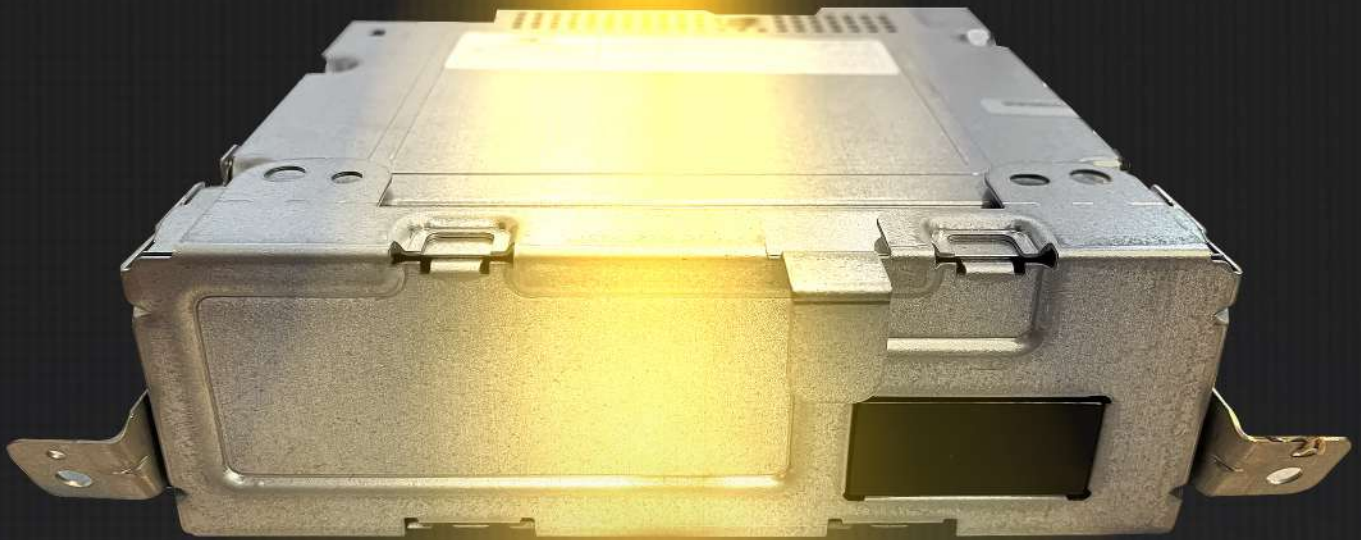

# MARGARITA

### MR100

This device is equipped with the Android operating system, offering users ease of interaction. It features a 7-inch full-touchscreen display with capabilities such as playing various audio and video file formats, steering wheel control integration, rearview camera support, Bluetooth connectivity, Mirror Link, and more. Additionally, its powerful processors ensure seamless, simultaneous operation of its diverse functionalities without interruptions.

Main function	Detailed specification
FUNCTION	Navigation, USB MEDIA (Music, video, image), TUNER, Bluetooth, CAN, smartphone link (iPhone & Android), WIFI client, TBOX support, Rear Camera, SWRC
RADIO	AM/FM (18FM/12AM) RDS support
USB	USB 2.0 FS/HS, FAT 16/32 Support up to 64 GB Cell phone charger (1.5A)
display screen	Anti-reflex 7" Color, TFT multi touch screen display, 1024x600
GPS	GPS/GLONASS
SWRC	Supported
OSD language	English, Persian, Arabic (default English)
CAN Support	YES
Operation Vol.	10V~16V
channel power amplifier	Internal Power Amp. 4ch x 25W
Antenna	DIN-75ohms
USB & AUX IN	Support external audio input
Microphone	internal
OS	Android
CPU	1.4GHZ
DDR	LPDDR4 (2GB)
eMMC	32GB
Touch panel	Capacitive Touch
WIFI	Wi-Fi 802.11 b/g/n, Wi-Fi Client, Support auto reconnect after ACC on
Operating temperature	-30°C to 80°C
Storage temperature	-40°C to 90°C